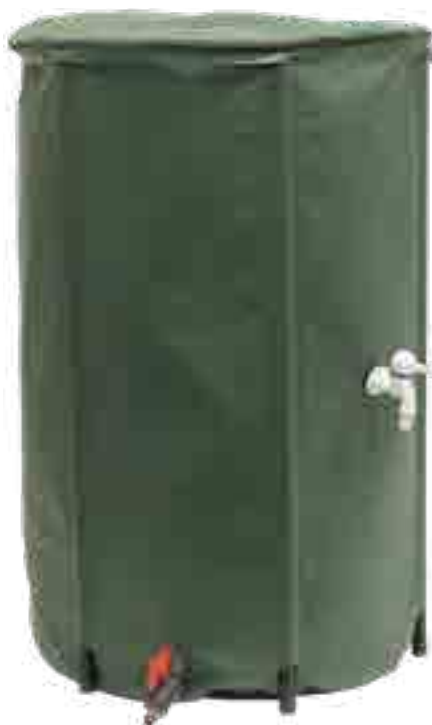

ART. E319 - RECUPERATORE D'ACQUA PIOVANA EASY 250 | EASY RAINWATER TANK 250

600	880	250,00	1	✓

- Filtro anti foglie
- Rubinetto - fornito smontato
- Tappo di scarico - fornito smontato
- Istruzioni montaggio e riparazione
- *Assembly instruction and reparation fabric*
- *Leaf filter*
- *Tap - delivered not assembled*
- *Drain plug - delivered not assembled*