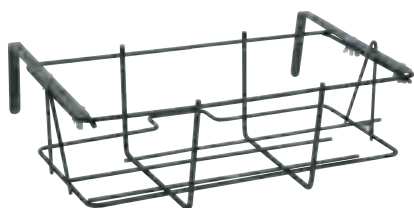

ART. 436 - PORTAFIORIERA REGOLABILE | ADJUSTABLE FLOWER BOX HOLDER