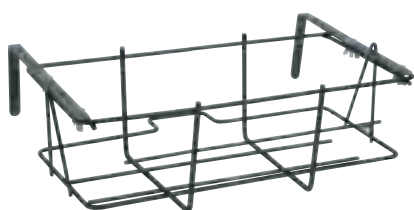

ART. 436 - PORTAFIORIERA REGOLABILE | ADJUSTABLE FLOWER BOX HOLDER